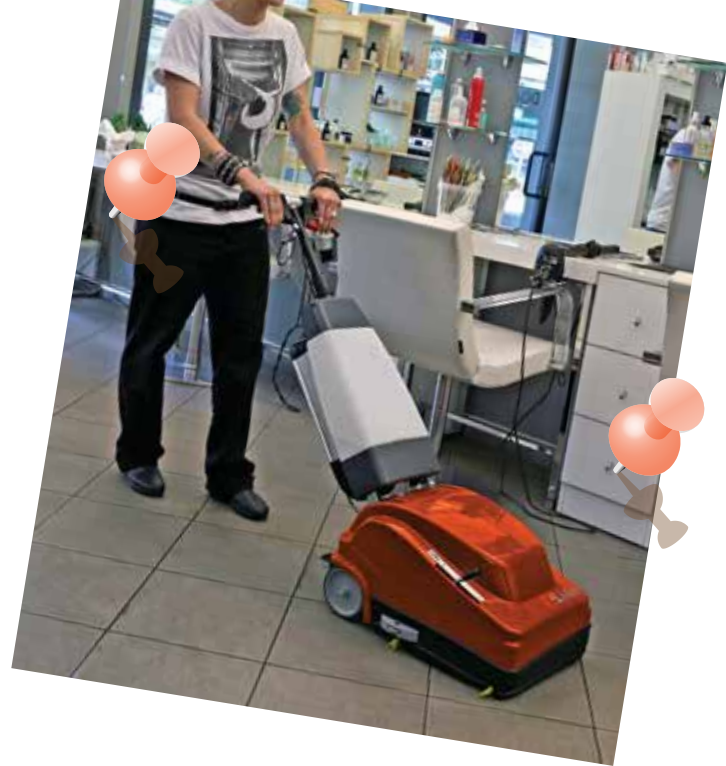

See inside for many applications and benefits.

Put it to work on:

Hard Floors

The iVo Scrubber is excellent on every type of hard floor.

With stone, vinyl, timber, non-slip and resin bound flooring types, you will get very quick and impressive results.

With 8 different attachment types, the Mini Scrubber can tackle anything!

Quick Feature Guide

- Cleaning width 350mm
- Front edge height 150mm
- Coverage of 500sq m/hr
- Dries backwards and forwards
- Brush speed 550rpm
- Brush pressure 15kg
- Battery powered version
 - Battery runtime 1 hr
 - Battery charge time 2.2 hr
- Mains powered version
 - 3 hard floor brush grades
 - 4 hard floor pad grades
 - Carpet brushes
 - Microfibre pads

Mini Scrubber

Also designed for:

 **Carpets**

The iVo Scrubber is excellent on carpeted areas, including very low pile commercial carpets.

The rotary brush action does a fantastic job of cleaning out the dirt and debris, with the vacuum then taking it all out of the way.

With a special roller vacuum bar and unique soft carpet brushes, the Mini Scrubber is fully equipped to tackle your small area carpet cleaning needs.

Made in Europe

Unique for:

-  Simple and robust design spec.
-  Fast 550rpm brush rotation
-  Works on both carpet & hard floors
-  Easily Transportable