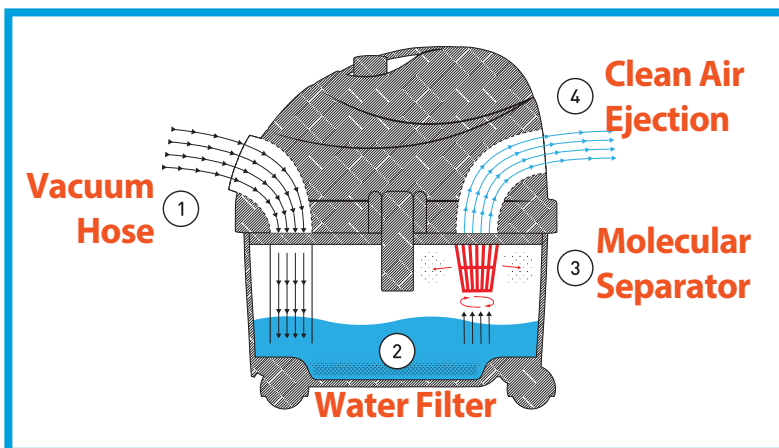

ivo Steam

innovation unleashed

Yes, so successful.

iVo Steam machines are the groundbreaking results of careful research by a group of cleanliness and efficiency lovers. They represent the latest innovation in modern multifunction cleaners.

Rated at 4.5 and 8 bar, these machines are powerful enough for any steam-cleaning task, but packed into a small, portable unit.

Yes, so compact.

With the detergent facility, dirt and grime is moved incredibly fast, and then vacuumed away.

The hygienic water filter system ensures that no harmful residue is ejected into the atmosphere. And of course, no costly replacement filters or bags!

Yes, so efficient.

- Self descaling
- Continuous steam
- Waste Tank 6 Litre Capacity
- Vacuum Power 2400mm
- Shock Resistant Plastic
- Swivel Load Bearing Wheels
- Ergonomic Handles
- Digital Display Control Panel
- Double Turbine Motor
- Ultra Hygienic Water Filter

More compact, More powerful, More professional